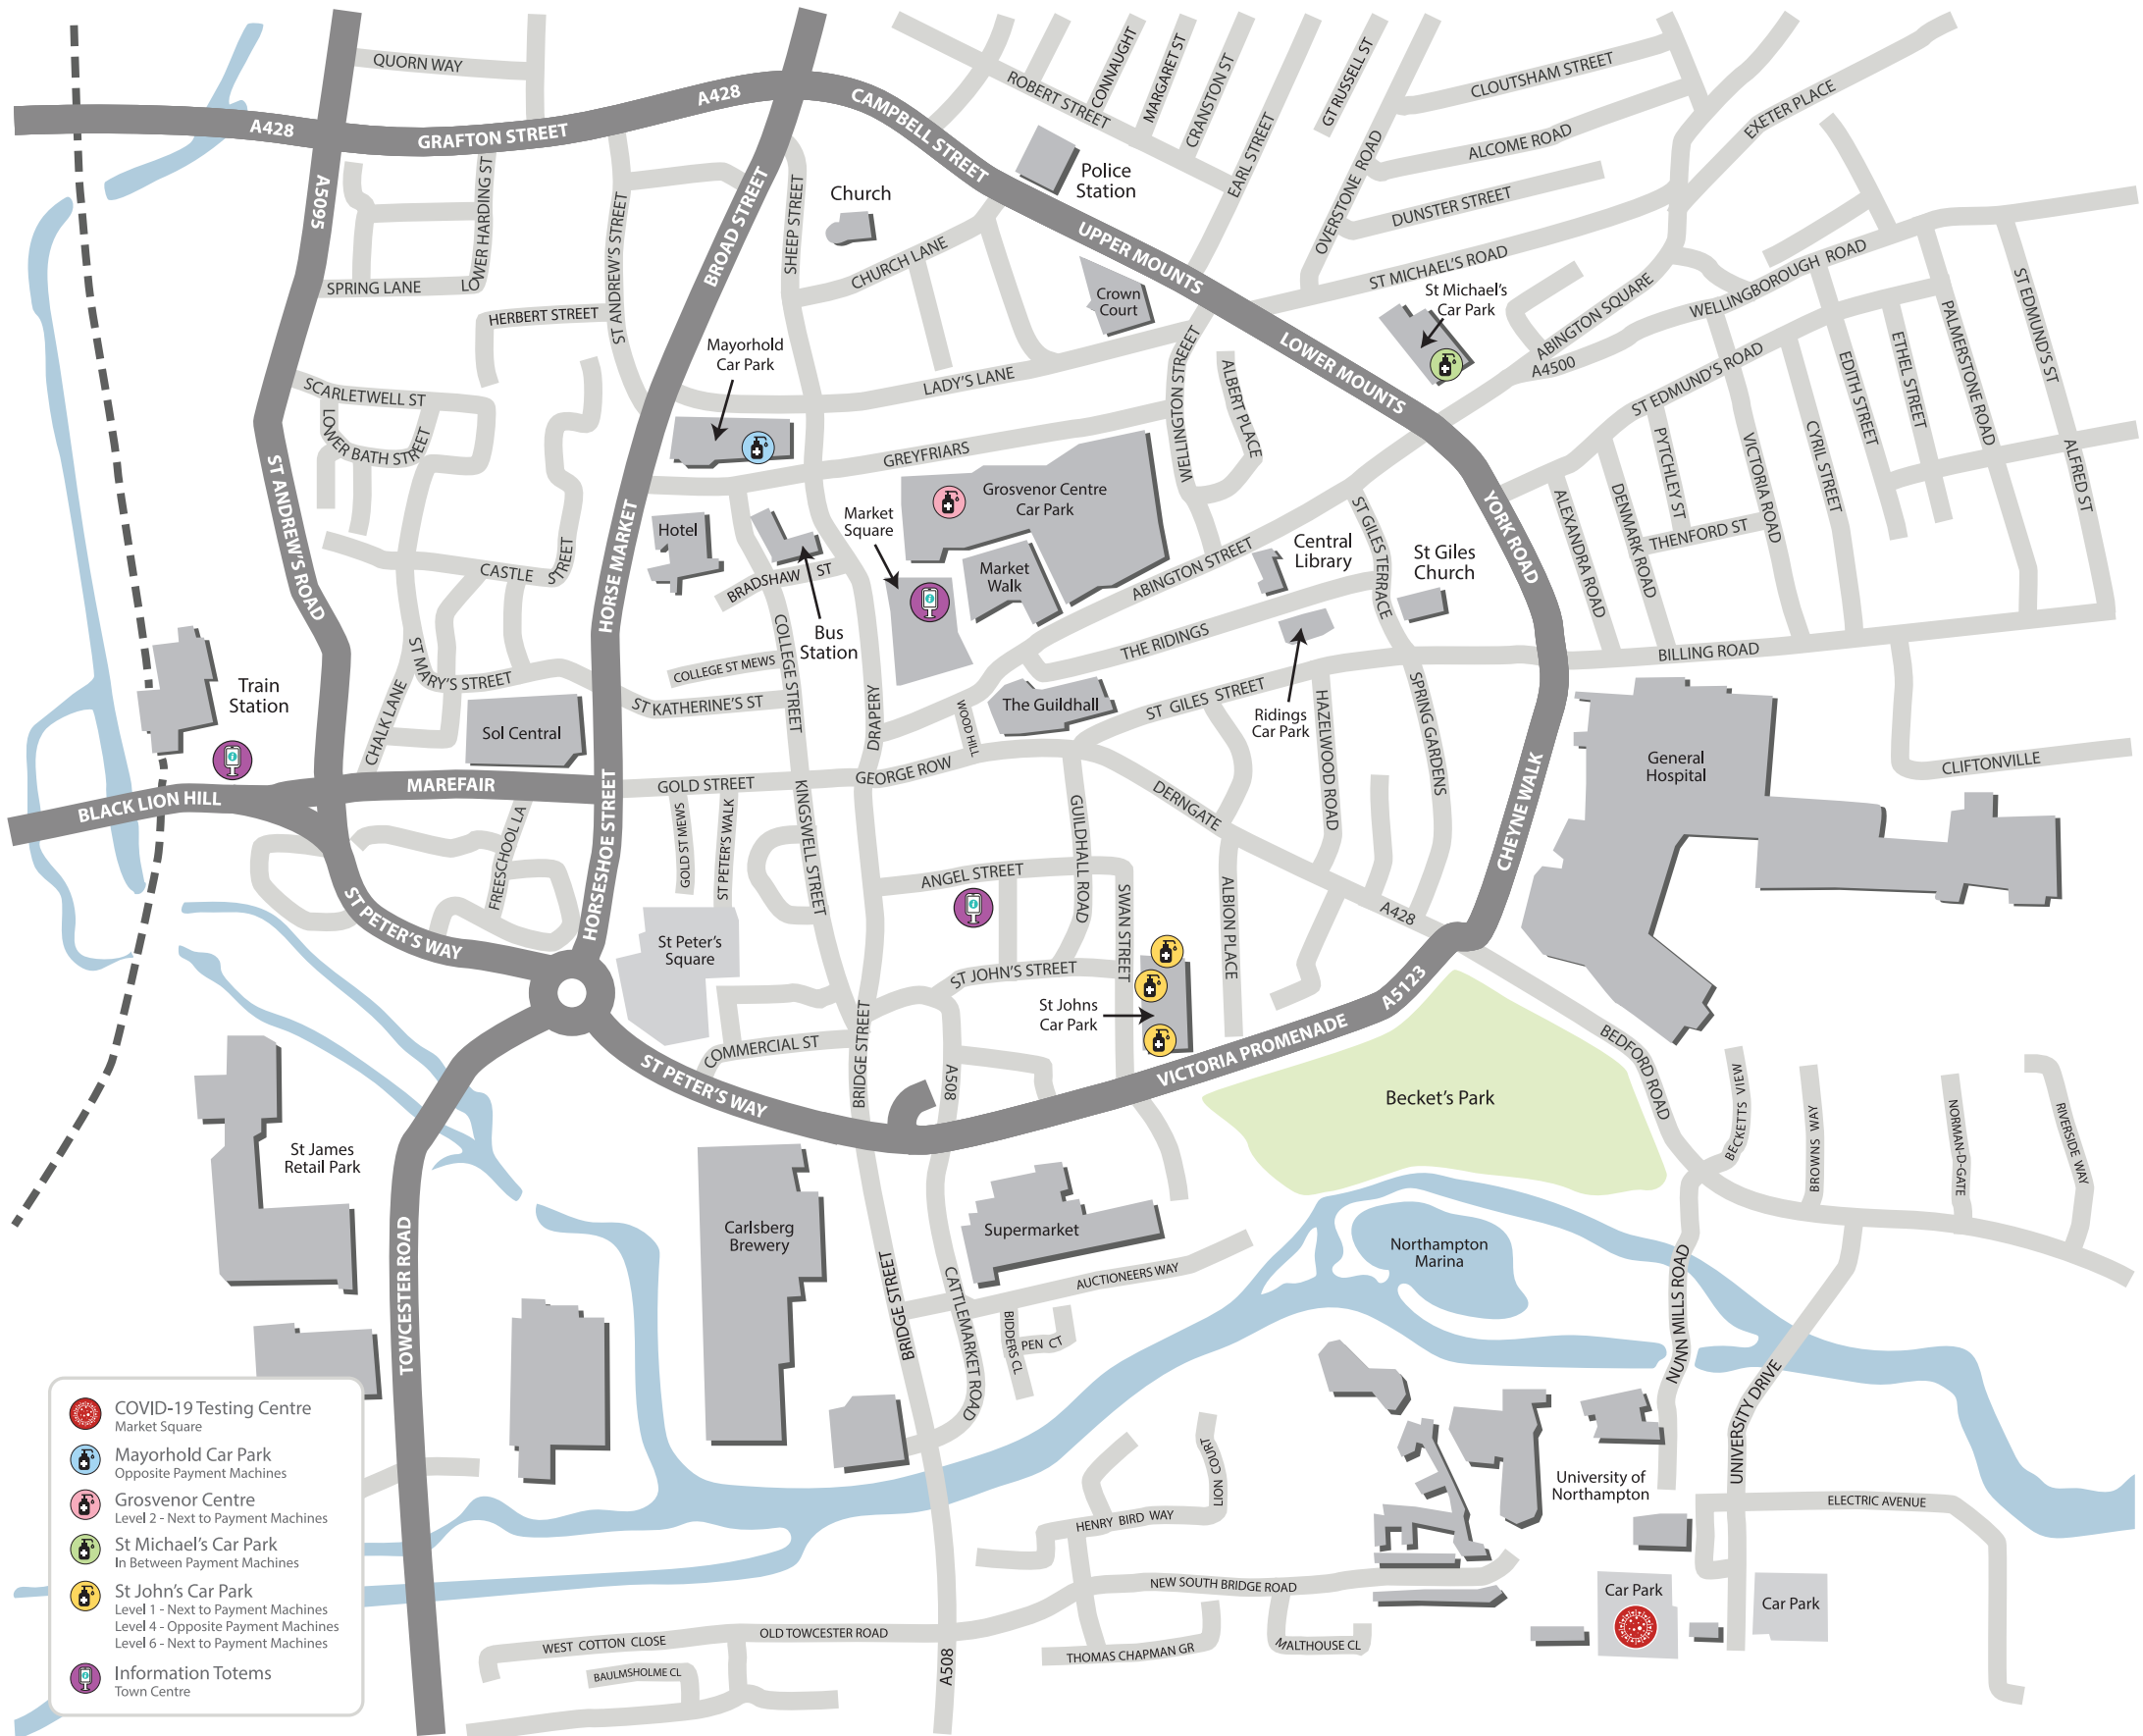

# Northampton Town Centre

-  COVID-19 Testing Centre  
Market Square
-  Mayorhold Car Park  
Opposite Payment Machines
-  Grosvenor Centre  
Level 2 - Next to Payment Machines
-  St Michael's Car Park  
In Between Payment Machines
-  St John's Car Park  
Level 1 - Next to Payment Machines  
Level 4 - Opposite Payment Machines  
Level 6 - Next to Payment Machines
-  Information Totems  
Town Centre